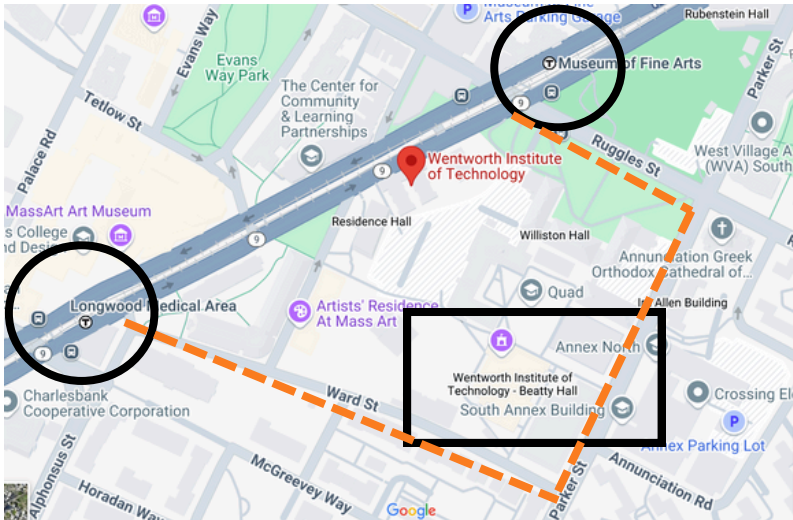

# 2026 ACE TRADES DAY

TRADES Day  
ANNEX CENTRAL BUILDING  
550 PARKER STREET, BOSTON

## PUBLIC TRANSPORTATION

Green Line: Take the Green Line to Longwood or Museum of Fine Arts stations.

Orange Line: Take the Orange Line to Ruggles station.

Bus from Roxbury: Take the #15 or #23 bus inbound to Tremont St opposite Prentiss St.

## PARKING

:Parking is available in both the Annex Lot and the Halleck Street Lot.